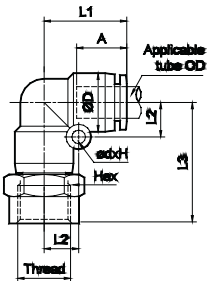

### Female Connector

Applicable Tube OD	Thread (G)	Hex	L	A	Ordering No
14	1/2	27	39	19	WP2121463

### Male Elbow

Applicable Tube OD	Thread R	Hex	ØD	L1	L2	L3	L4	A	Ød x H	Ordering No
14	1/2	22	23	29	13	50.5	43	19	4.3x23.5	WP2211453
	3/4	27	23	29	13	51.5	42.5	19	4.3x23.5	WP2211454
16	1/2	24	25.5	31.5	14.5	54	46.5	19.5	4.3x26	WP2211653
	3/4	27	25.5	31.5	14.5	54	45	19.5	4.3x26	WP2211654
	1	36	25.5	31.5	14.5	61	51	19.5	4.3x26	WP2211655

### Female Elbow

Applicable Tube OD	Thread (G)	Hex	ØD	L1	L2	L3	A	Ød x H	Ordering No
14	1/2	27	23	29	13	45.5	19	4.3x23.5	WP2221463

### Male Branch Tee

Applicable Tube OD	Thread (R)	Hex	ØD	L1	L2	L3	L4	C	A	ØdxH	Ordering No
14	1/2	22	23	29	13	50.5	43	26	19	4.3x23.5	WP2311453