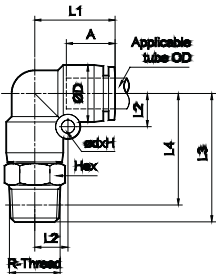

### Female Connector

Applicable Tube OD	Thread (G)	Hex	L	A	Ordering No
14	1/2	27	39	19	WP2121463

### Male Elbow

Applicable Tube OD	Thread R	Hex	ØD	L1	L2	L3	L4	A	Ød x H	Ordering No
14	1/2	22	23	29	13	50.5	43	19	4.3x23.5	WP2211453
	3/4	27	23	29	13	51.5	42.5	19	4.3x23.5	WP2211454
16	1/2	24	25.5	31.5	14.5	54	46.5	19.5	4.3x26	WP2211653
	3/4	27	25.5	31.5	14.5	54	45	19.5	4.3x26	WP2211654
	1	36	25.5	31.5	14.5	61	51	19.5	4.3x26	WP2211655

### Female Elbow

Applicable Tube OD	Thread (G)	Hex	ØD	L1	L2	L3	A	Ød x H	Ordering No
14	1/2	27	23	29	13	45.5	19	4.3x23.5	WP2221463

### Extended Male Elbow

Applicable Tube OD	Thread R	Hex	ØD	L1	L2	L3	L4	A	Ød x H	Ordering No
4	1/4	14	10.5	18.5	6.5	44	37.5	14.5	3.3x11	WP2230451
6	1/8	12	12.5	20	7.5	47	43.5	15.5	3.3x13	WP2230650
	1/4	14	12.5	20	7.5	47.5	42	15.5	3.3x13	WP2230651
8	1/4	14	15	22	9	55	49.5	16	3.3x15.5	WP2230851
10	1/4	17	18.5	26	11	64	58.5	18.5	4.3x19	WP2231051
	3/8	17	18.5	26	11	64.5	58.5	18.5	4.3x19	WP2231052
12	1/2	22	21	27.5	12	71	63.5	18.5	4.3x21.5	WP2231253