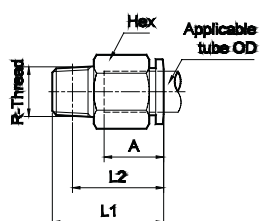

### Union Elbow

Applicable Tube OD	ØD	L1	L2	A	Ød x H	Ordering No
14	23	29	13	19	4.3 x 23.5	WP2201414
16	25.5	31.5	14.5	19.5	4.3 x 26	WP2201616

### Union Tee

Applicable Tube OD	ØD	L1	L2	C	A	Ød x H	Ordering No
14	23	29	13	26	19	4.3 x 23.5	WP2301414
16	25.5	31.5	14.5	29	19.5	4.3 x 26	WP2301616

### Bulk Head Union

Applicable Tube OD	Hex	L	A	Mounting plate thickness max.	Mounting hole dia	Ordering No
14	30	40	19	10	25	WP2501414
16	32	45	21.5	12	28	WP2501616

### Male Connector

Applicable Tube OD	Thread R	Hex	L1	L2	A	Ordering No
14	1/2	22	34	26.5	19	WP2111453
	3/4	27	30	21	19	WP2111454
16	1/2	24	35	27.5	21.5	WP2111653
	3/4	27	32	23	21.5	WP2111654
	1	36	37	27	21.5	WP2111655