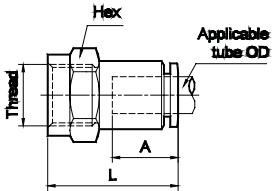

ONE TOUCH FITTINGS

Series WP2

Cat No WP2 - 01 - 03

Female Connector

Applicable Tube OD	Thread (G)	Hex	L	A	Ordering No
14	1/2	27	39	19	WP2121463