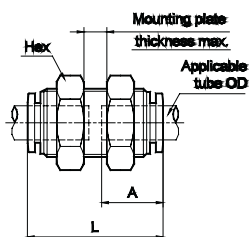

### Straight Union

Applicable Tube OD	ØD	L	A	Ordering No
14	23	42.5	19	WP2101414
16	25.5	45.5	19.5	WP2101616

### Union Elbow

Applicable Tube OD	ØD	L1	L2	A	Ød x H	Ordering No
14	23	29	13	19	4.3 x 23.5	WP2201414
16	25.5	31.5	14.5	19.5	4.3 x 26	WP2201616

### Union Tee

Applicable Tube OD	ØD	L1	L2	C	A	Ød x H	Ordering No
14	23	29	13	26	19	4.3 x 23.5	WP2301414
16	25.5	31.5	14.5	29	19.5	4.3 x 26	WP2301616

### Bulk Head Union

Applicable Tube OD	Hex	L	A	Mounting plate thickness max.	Mounting hole dia	Ordering No
14	30	40	19	10	25	WP2501414
16	32	45	21.5	12	28	WP2501616