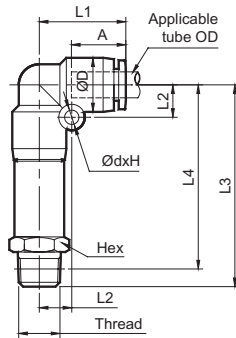

### Male Elbow

Applicable Tube OD	Thread R	Hex	ØD	L1	L2	L3	L4	A	Ød x H	Ordering No
14	1/2	22	23	29	13	50.5	43	19	4.3x23.5	WP2211453
	3/4	27	23	29	13	51.5	42.5	19	4.3x23.5	WP2211454
16	1/2	24	25.5	31.5	14.5	54	46.5	19.5	4.3x26	WP2211653
	3/4	27	25.5	31.5	14.5	54	45	19.5	4.3x26	WP2211654
	1	36	25.5	31.5	14.5	61	51	19.5	4.3x26	WP2211655

### Female Elbow

Applicable Tube OD	Thread (G)	Hex	ØD	L1	L2	L3	A	Ød x H	Ordering No
14	1/2	27	23	29	13	45.5	19	4.3x23.5	WP2221463

### Male Branch Tee

Applicable Tube OD	Thread (R)	Hex	ØD	L1	L2	L3	L4	C	A	ØdxH	Ordering No
14	1/2	22	23	29	13	50.5	43	26	19	4.3x23.5	WP2311453

### Extended Male Elbow

Applicable Tube OD	Thread R	Hex	ØD	L1	L2	L3	L4	A	Ød x H	Ordering No
4	1/4	14	10.5	18.5	6.5	44	37.5	14.5	3.3x11	WP2230451
6	1/8	12	12.5	20	7.5	47	43.5	15.5	3.3x13	WP2230650
	1/4	14	12.5	20	7.5	47.5	42	15.5	3.3x13	WP2230651
8	1/4	14	15	22	9	55	49.5	16	3.3x15.5	WP2230851
10	1/4	17	18.5	26	11	64	58.5	18.5	4.3x19	WP2231051
	3/8	17	18.5	26	11	64.5	58.5	18.5	4.3x19	WP2231052
12	1/2	22	21	27.5	12	71	63.5	18.5	4.3x21.5	WP2231253