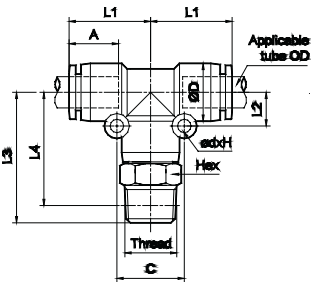

### Female Connector

Applicable Tube OD	Thread (G)	Hex	L	A	Ordering No
14	1/2	27	39	19	WP2121463

### Male Elbow

Applicable Tube OD	Thread R	Hex	ØD	L1	L2	L3	L4	A	Ød x H	Ordering No
14	1/2	22	23	29	13	50.5	43	19	4.3x23.5	WP2211453
	3/4	27	23	29	13	51.5	42.5	19	4.3x23.5	WP2211454
16	1/2	24	25.5	31.5	14.5	54	46.5	19.5	4.3x26	WP2211653
	3/4	27	25.5	31.5	14.5	54	45	19.5	4.3x26	WP2211654
	1	36	25.5	31.5	14.5	61	51	19.5	4.3x26	WP2211655

### Female Elbow

Applicable Tube OD	Thread (G)	Hex	ØD	L1	L2	L3	A	Ød x H	Ordering No
14	1/2	27	23	29	13	45.5	19	4.3x23.5	WP2221463

### Male Branch Tee

Applicable Tube OD	Thread (R)	Hex	ØD	L1	L2	L3	L4	C	A	ØdxH	Ordering No
14	1/2	22	23	29	13	50.5	43	26	19	4.3x23.5	WP2311453