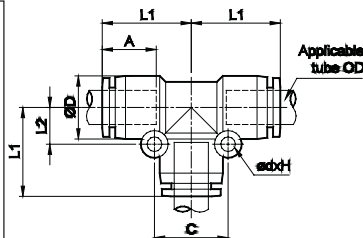

### Straight Union

Applicable Tube OD	ØD	L	A	Ordering No
14	23	42.5	19	WP2101414
16	25.5	45.5	19.5	WP2101616

### Union Elbow

Applicable Tube OD	ØD	L1	L2	A	Ød x H	Ordering No
14	23	29	13	19	4.3 x 23.5	WP2201414
16	25.5	31.5	14.5	19.5	4.3 x 26	WP2201616

### Union Tee

Applicable Tube OD	ØD	L1	L2	C	A	Ød x H	Ordering No
14	23	29	13	26	19	4.3 x 23.5	WP2301414
16	25.5	31.5	14.5	29	19.5	4.3 x 26	WP2301616

### Bulk Head Union

Applicable Tube OD	Hex	L	A	Mounting plate thickness max.	Mounting hole dia	Ordering No
14	30	40	19	10	25	WP2501414
16	32	45	21.5	12	28	WP2501616