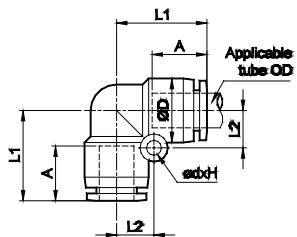

### Straight Union

Applicable Tube OD	ØD	L	A	Ordering No
14	23	42.5	19	WP2101414
16	25.5	45.5	19.5	WP2101616

### Union Elbow

Applicable Tube OD	ØD	L1	L2	A	Ød x H	Ordering No
14	23	29	13	19	4.3 x 23.5	WP2201414
16	25.5	31.5	14.5	19.5	4.3 x 26	WP2201616

### Union Tee

Applicable Tube OD	ØD	L1	L2	C	A	Ød x H	Ordering No
14	23	29	13	26	19	4.3 x 23.5	WP2301414
16	25.5	31.5	14.5	29	19.5	4.3 x 26	WP2301616

### Bulk Head Union

Applicable Tube OD	Hex	L	A	Mounting plate thickness max.	Mounting hole dia	Ordering No
14	30	40	19	10	25	WP2501414
16	32	45	21.5	12	28	WP2501616