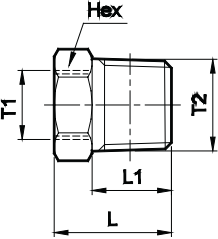

**NIPPLES**  
Series WN

Cat No WN - 01 - 02

**NIPPLES 1/2", 3/4", 1"**

**Features**

- Wide variety of nipples available
- Nickel plated brass body
- Male (R) taper threads with thread sealant coating

**Male x Male Nipple**

T1	T2	Hex	L	L1	L2	Ordering No
R1/2	R3/4	27	41.5	15.5	17	WN015354
R3/4	R3/4	27	43	17	21	WN015454
R1	R1	36	54	21	17	WN015555

**Female x Male Nipple**

T1	T2	Hex	L	L1	Ordering No
G1/2	R3/4	27	27	17	WN026354
G3/4	R1/2	30	37.5	15.5	WN026453

**Female x Female Nipple**

T1	T2	Hex	L	Ordering No
G3/4	G1/2	30	36	WN036463

**How to Order**

While ordering Nipples, mention the ordering number given in the corresponding tables.

Subject to change