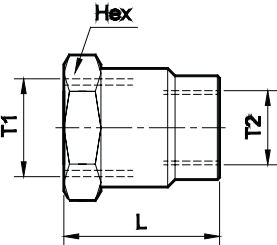

**NIPPLES**  
Series WN

Cat No WN - 01 - 02

**NIPPLES 1/2", 3/4", 1"**

**Features**

- Wide variety of nipples available
- Nickel plated brass body
- Male (R) taper threads with thread sealant coating

**Male x Male Nipple**

T1	T2	Hex	L	L1	L2	Ordering No
R1/2	R3/4	27	41.5	15.5	17	WN015354
R3/4	R3/4	27	43	17	21	WN015454
R1	R1	36	54	21	17	WN015555

**Female x Male Nipple**

T1	T2	Hex	L	L1	Ordering No
G1/2	R3/4	27	27	17	WN026354
G3/4	R1/2	30	37.5	15.5	WN026453

**Female x Female Nipple**

T1	T2	Hex	L	Ordering No
G3/4	G1/2	30	36	WN036463

**How to Order**

While ordering Nipples, mention the ordering number given in the corresponding tables.

Subject to change