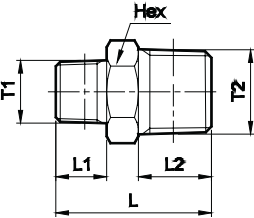

**NIPPLES**  
Series WN

Cat No WN - 01 - 02

**NIPPLES 1/2", 3/4", 1"**

**Features**

- Wide variety of nipples available
- Nickel plated brass body
- Male (R) taper threads with thread sealant coating

**Male x Male Nipple**

T1	T2	Hex	L	L1	L2	Ordering No
R1/2	R3/4	27	41.5	15.5	17	WN015354
R3/4	R3/4	27	43	17	21	WN015454
R1	R1	36	54	21	17	WN015555

**Female x Male Nipple**

T1	T2	Hex	L	L1	Ordering No
G1/2	R3/4	27	27	17	WN026354
G3/4	R1/2	30	37.5	15.5	WN026453

**Female x Female Nipple**

T1	T2	Hex	L	Ordering No
G3/4	G1/2	30	36	WN036463

**How to Order**

While ordering Nipples, mention the ordering number given in the corresponding tables.

Subject to change